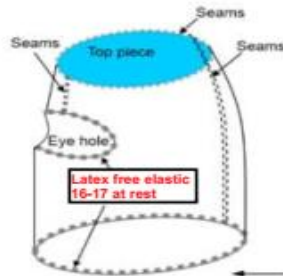

Product Specifications

Stellar Balaclava Hoods

Measurements

Eye Hole Relaxed	Eye Hole Stretched	Neck Hole Relaxed	Neck Hole Stretched	Full Lenth	Full Width	Shoulder
16 - 17 cm	32 -33 cm	17 - 18 cm	34 - 35 cm	42 cm	23 cm	6.5

Hood Length	Hood Width	Mount Height	Case Weight (kg)
26	16	16	3.15

Item #	Colour
030-E14488-WH	White
030-E14488-BU	Blue
030-E14488-GR	Green
030-E14488-RE	Red
030-E14488-OR	Orange

	Length (mm)	Width (mm)	Height (mm)
Case Dimensions	320	320	260
Bag Dimensions	315	255	-