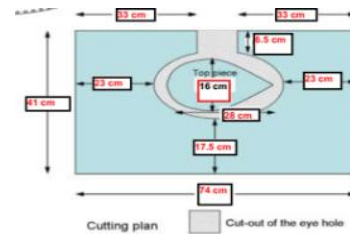

Product Specifications

Stellar Balaclava Hoods

Measurements

Eye Hole Relaxed	Eye Hole Stretched	Neck Hole Relaxed	Neck Hole Stretched	Full Lenth	Full Width	Shoulder
16 - 17 cm	32 -33 cm	17 - 18 cm	34 - 35 cm	42 cm	23 cm	6.5

Hood Length	Hood Width	Mount Height	Case Weight (kg)
26	16	16	3.15

Item #	Colour
030-E14488-WH	White
030-E14488-BU	Blue
030-E14488-GR	Green
030-E14488-RE	Red
030-E14488-OR	Orange

	Length (mm)	Width (mm)	Height (mm)
Case Dimensions	320	320	260
Bag Dimensions	315	255	-